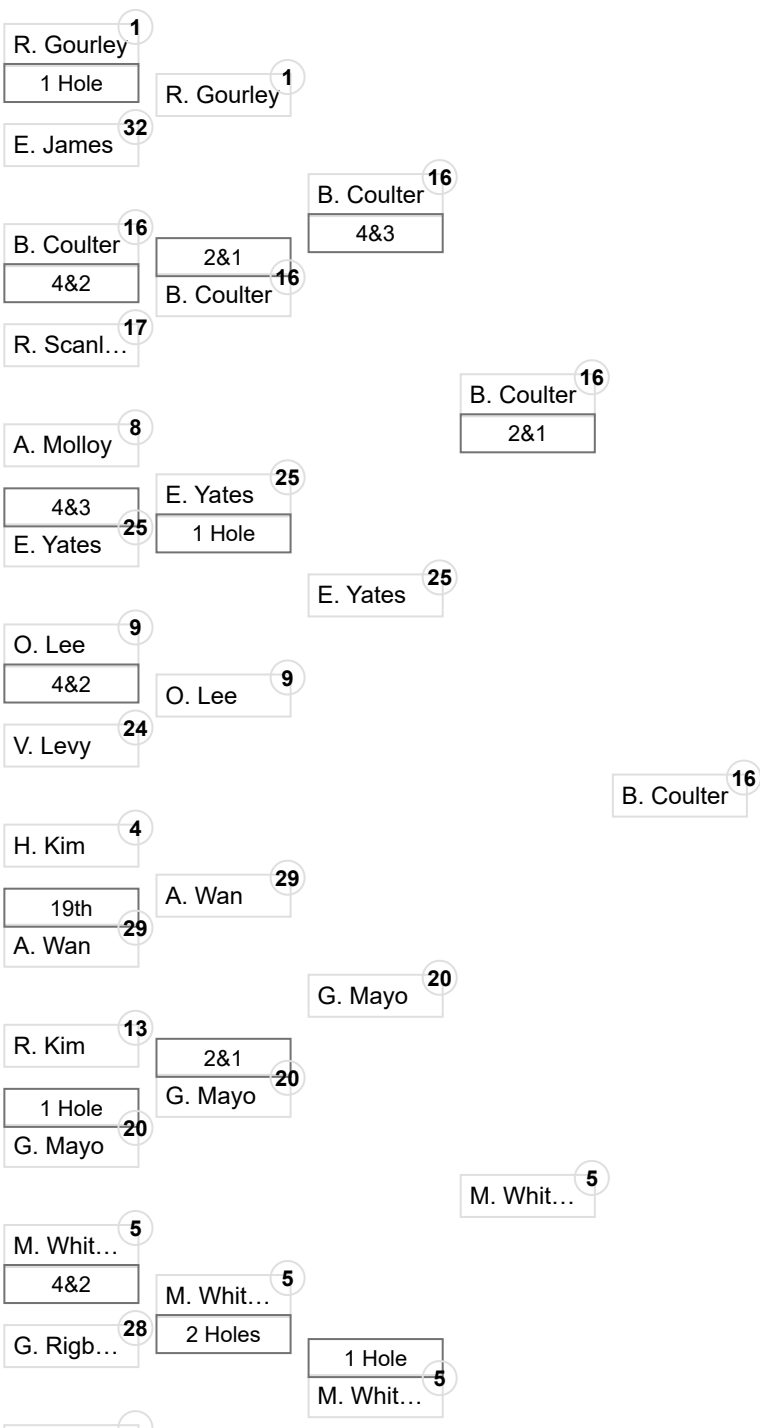

More championship pages

Match Play

SCORES BRACKET FINALS

Last updated: 15:57 (UTC+01:00)

Overview Bracket

Round 1 Round 2 Quarter Final Semi Final Final Champion